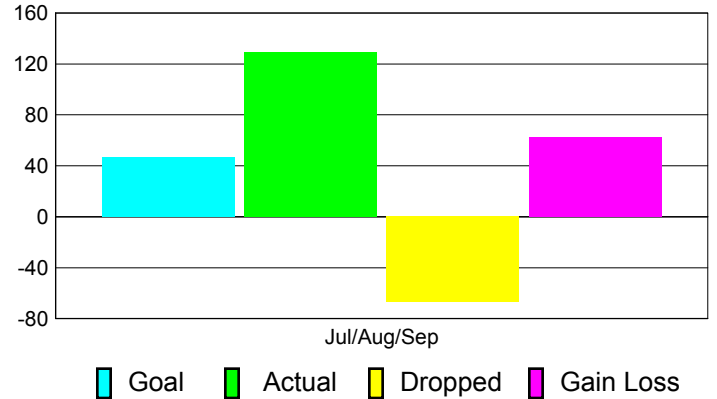

Membership Results 2012-2013

Goal, New, Dropped, Gain/Loss