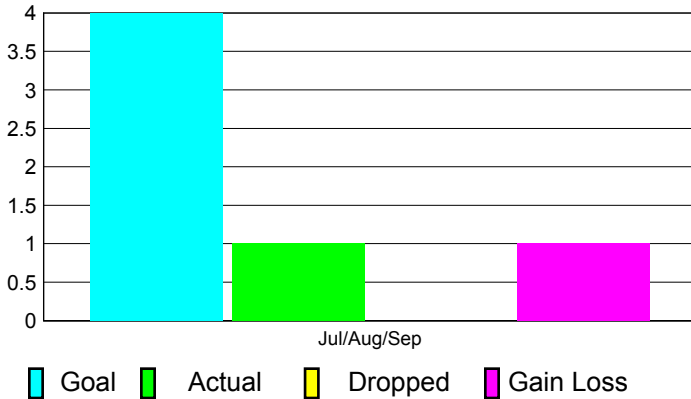

2012-2013 GMT Reports for District (or Undistricted) **District 322C1**

GMT: SANGEETA JATIA

Location: INDIA

GMT CA: 6

CLUBS

Club Results
2012-2013

Clubs
2011-2012

Month	New Club Goal	Actual New Clubs	Actual Dropped Clubs	Gain/Loss of Clubs	Gain/Loss of Clubs
Jul/Aug/Sep	4	1	0	1	0
Totals	4	1	0	1	0

Club Results 2012-2013

Goal, New, Dropped, Gain/Loss

Comparison of Club Gain/Loss

Current Year Compared to the Previous Year

YTD Status Quo Clubs 2012-2013

Status Quo Clubs Compared to Status Quo Members

MEMBERSHIP