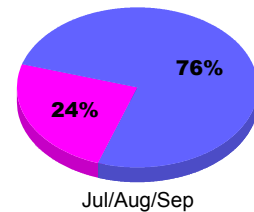

Membership Results
2012-2013

Membership
2011-2012

Month	Net Memb Goal	Actual New Memb	Actual Dropped Memb	Gain/Loss of Memb	Gain/Loss of Memb
Jul/Aug/Sep	47	129	-67	62	-8
Totals	47	129	-67	62	-8

Membership Results 2012-2013

Goal, New, Dropped, Gain/Loss

Comparison of Membership Gain/Loss

Current Year Compared to the Previous Year

Gender Comparison 2012-2013

■ Male ■ Female