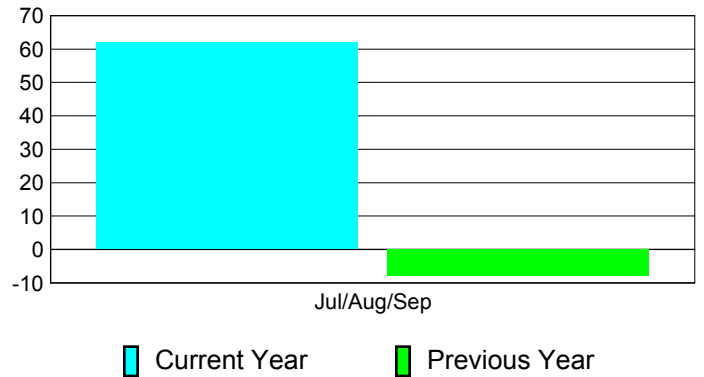

Membership Results
2012-2013

Membership
2011-2012

Month	Net Memb Goal	Actual New Memb	Actual Dropped Memb	Gain/Loss of Memb	Gain/Loss of Memb
Jul/Aug/Sep	47	129	-67	62	-8
Totals	47	129	-67	62	-8

Membership Results 2012-2013

Goal, New, Dropped, Gain/Loss

Comparison of Membership Gain/Loss

Current Year Compared to the Previous Year

Gender Comparison 2012-2013

■ Male ■ Female